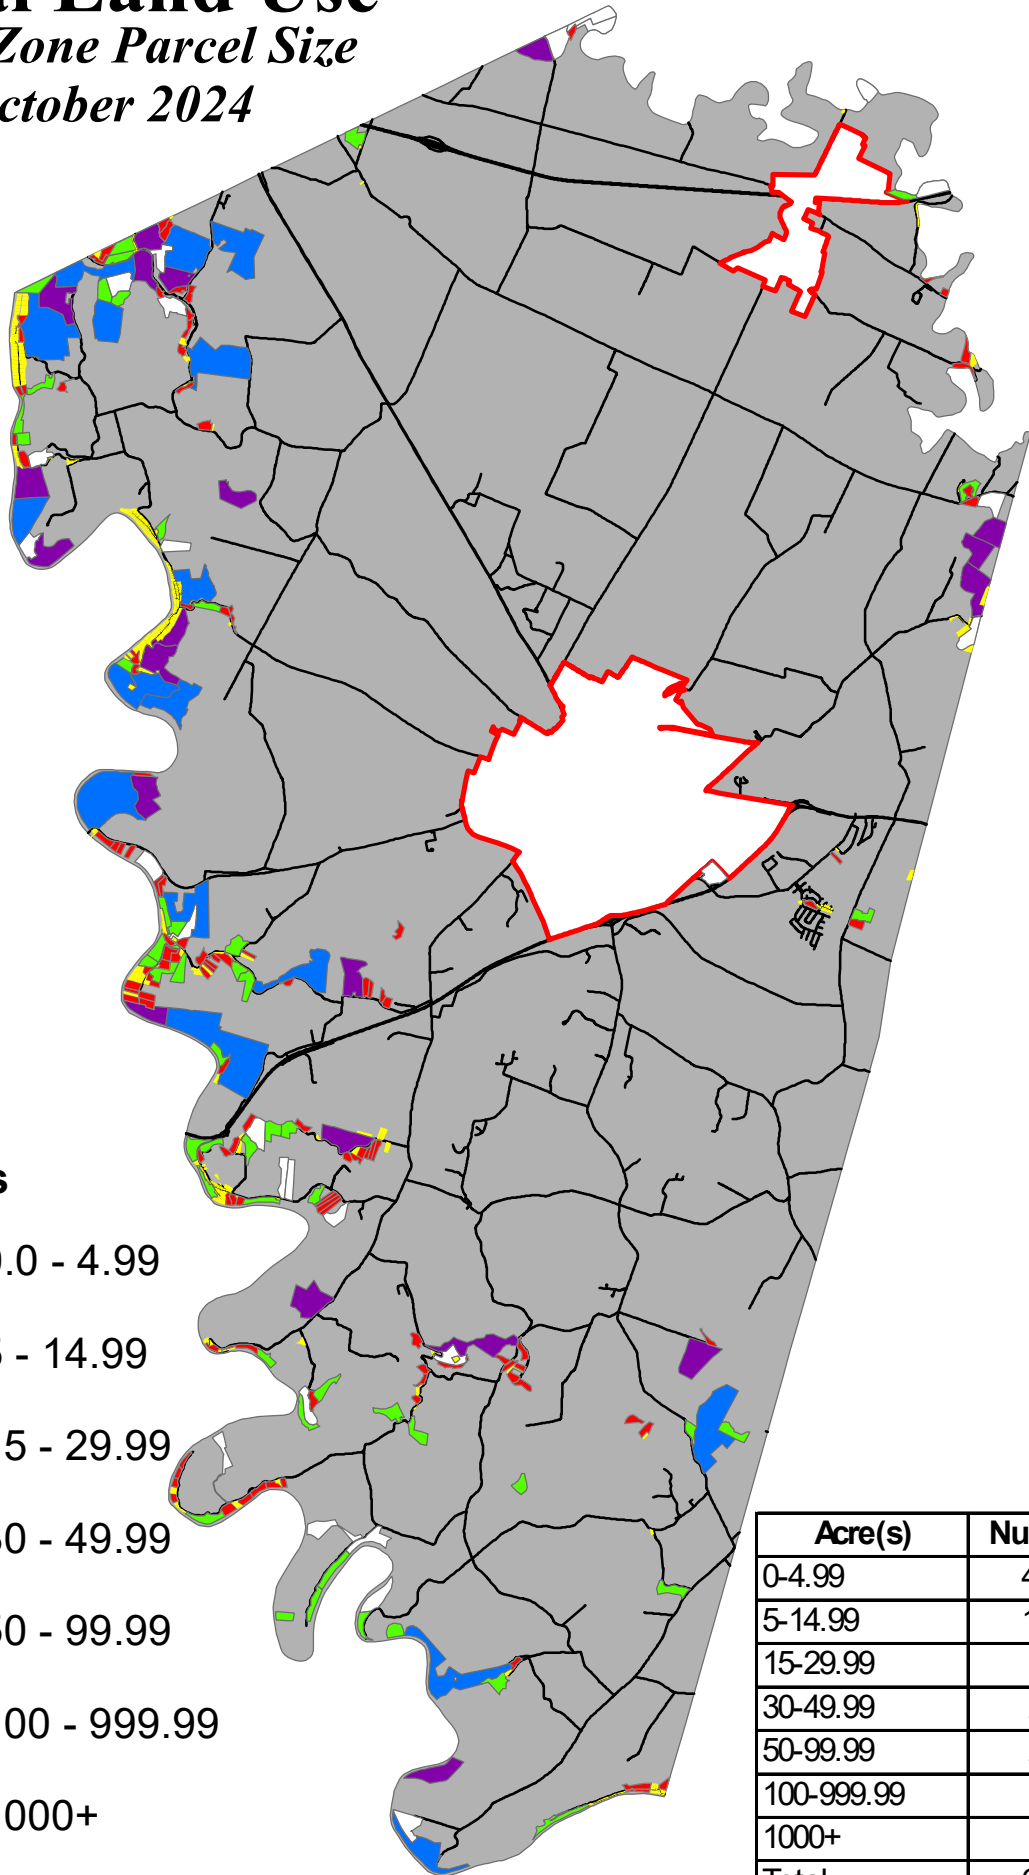

Rural Land Use

A-2 Zone Parcel Size

October 2024

GISAcres

Acre(s)	Number	Average Size
0-4.99	8	1.57
5-14.99	6	8.59
15-29.99	7	26
30-49.99	16	34.74
50-99.99	7	68.9
100-999.99	6	211.39
1000+	0	0
Total	50	
Total Average Parcel Size		51.06

Rural Land Use

CO-1 Zone Parcel Size

October 2024

GISAcres

Acre(s)	Number	Average Size
0-4.99	412	1.32
5-14.99	114	8.44
15-29.99	50	22.12
30-49.99	27	37.03
50-99.99	21	76.25
100-999.99	17	170.69
1000+	0	0
Total	641	
Total Average Parcel Size		12.66